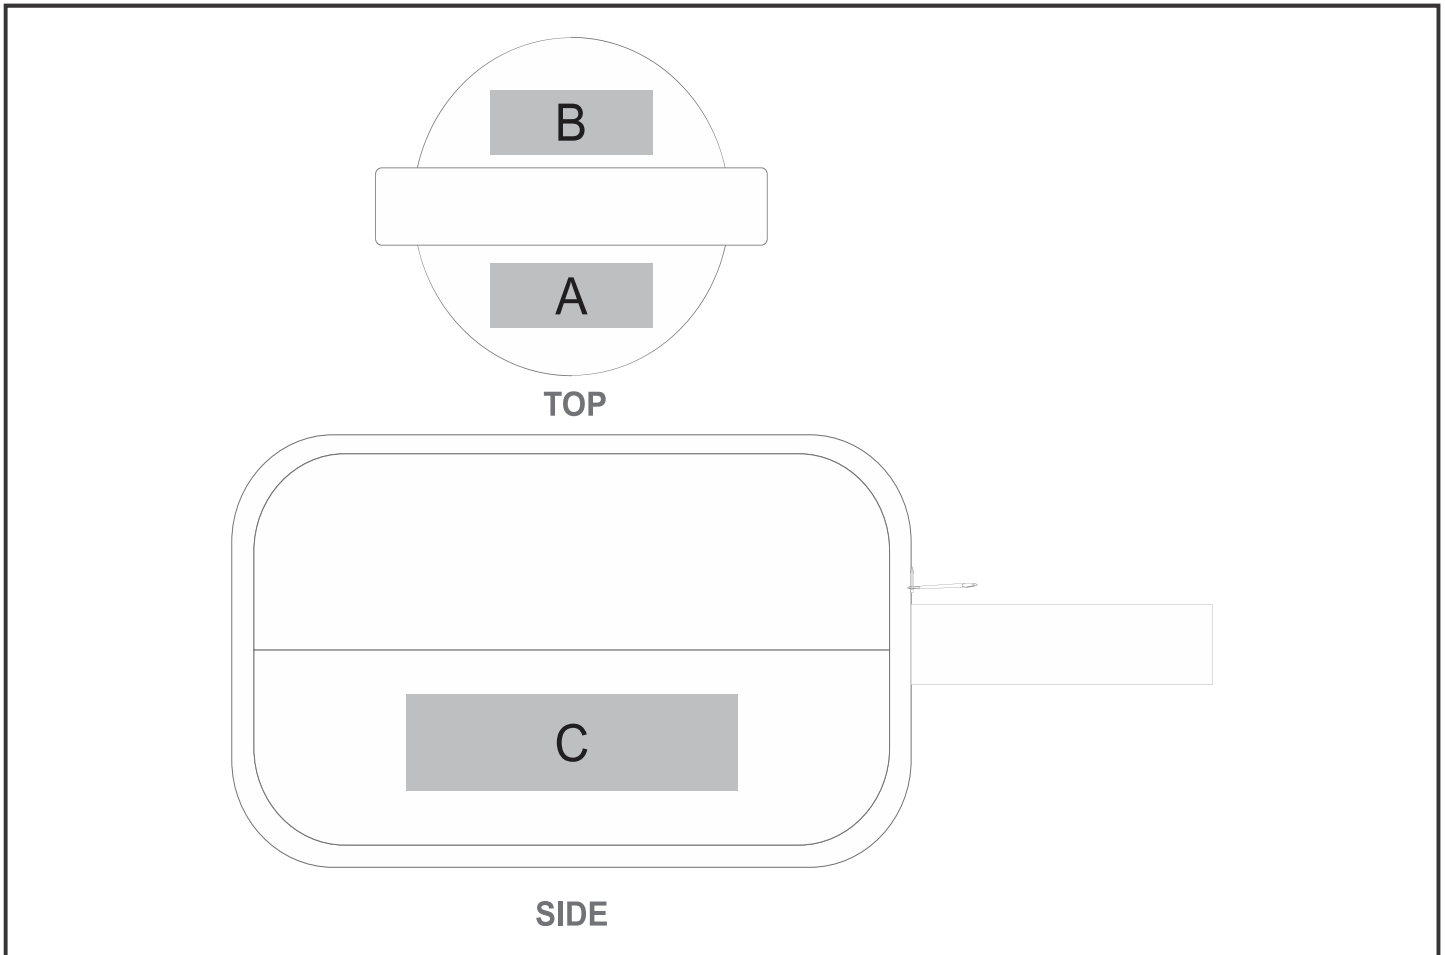

# GF-EE-1143-B

Eva & Elm Aurora Bath Set

## Need to know:

- Includes 1-Colour, 1-Position Screen Print on bag AND 1-Position Laser Engraving on brush (setup fees apply)

- Laser Colour: Tonal

- Due to tonal variations in the wood the laser engraving will vary from one item to the next and will likely vary in the same item.

## Branding Options:

Position	Branding Method (Branding Code)	No. of Colours	Dimension
A	Laser Engraving (LC)	N/A	90mm wide x 90mm high
B	Laser Engraving (LC)	N/A	60mm wide x 20mm high
C	Screen Print (SB)	1 Colour	110mm wide x 30mm high